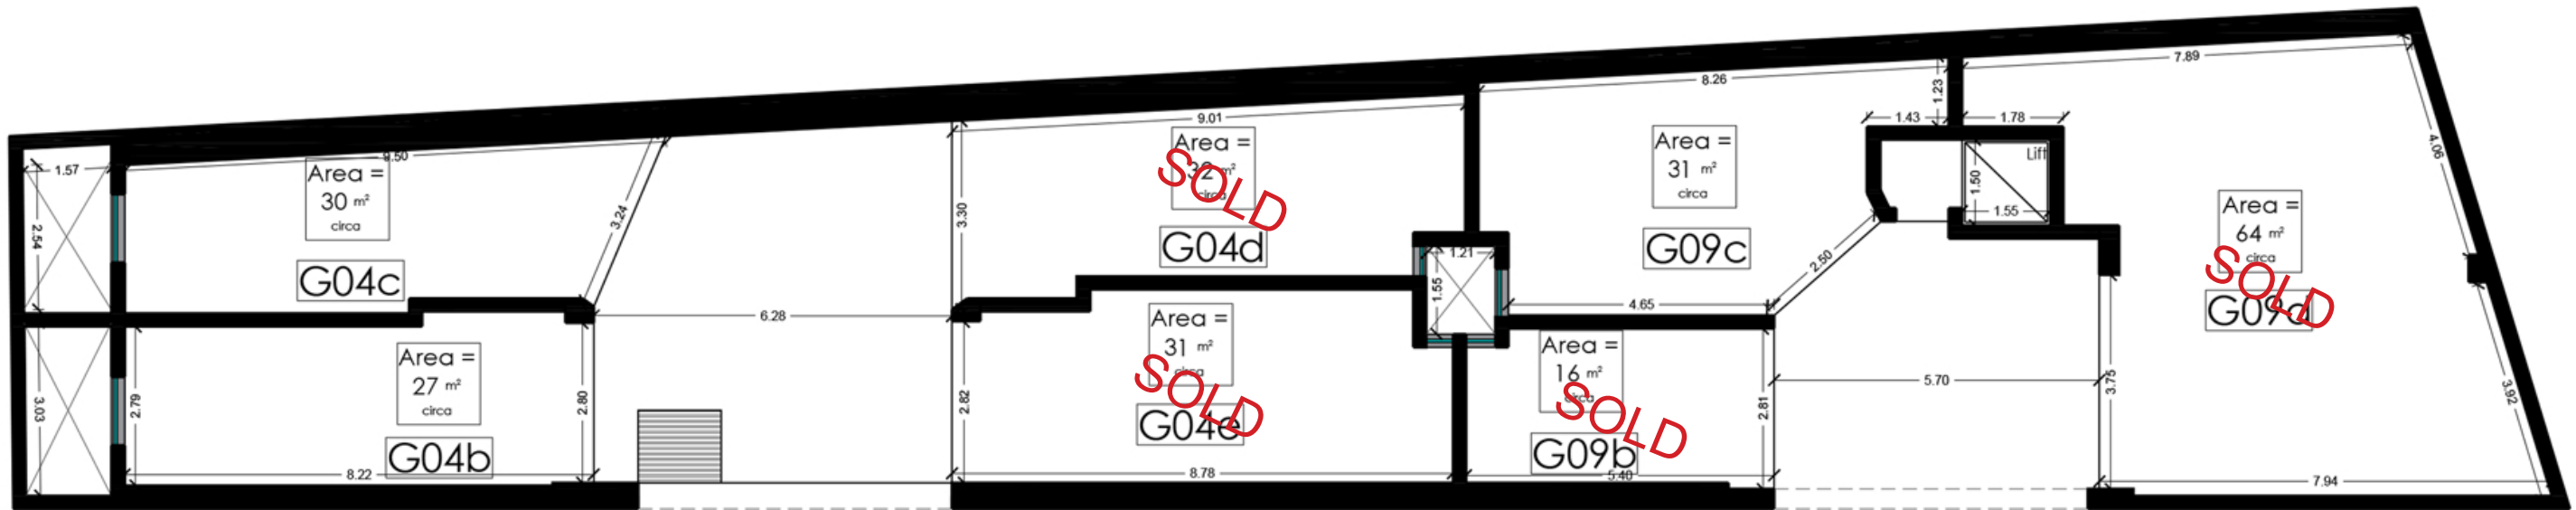

Flight Residence

Garages
Upper basement (Level 2)

Artistic Impression only

Total Area : 316 m²