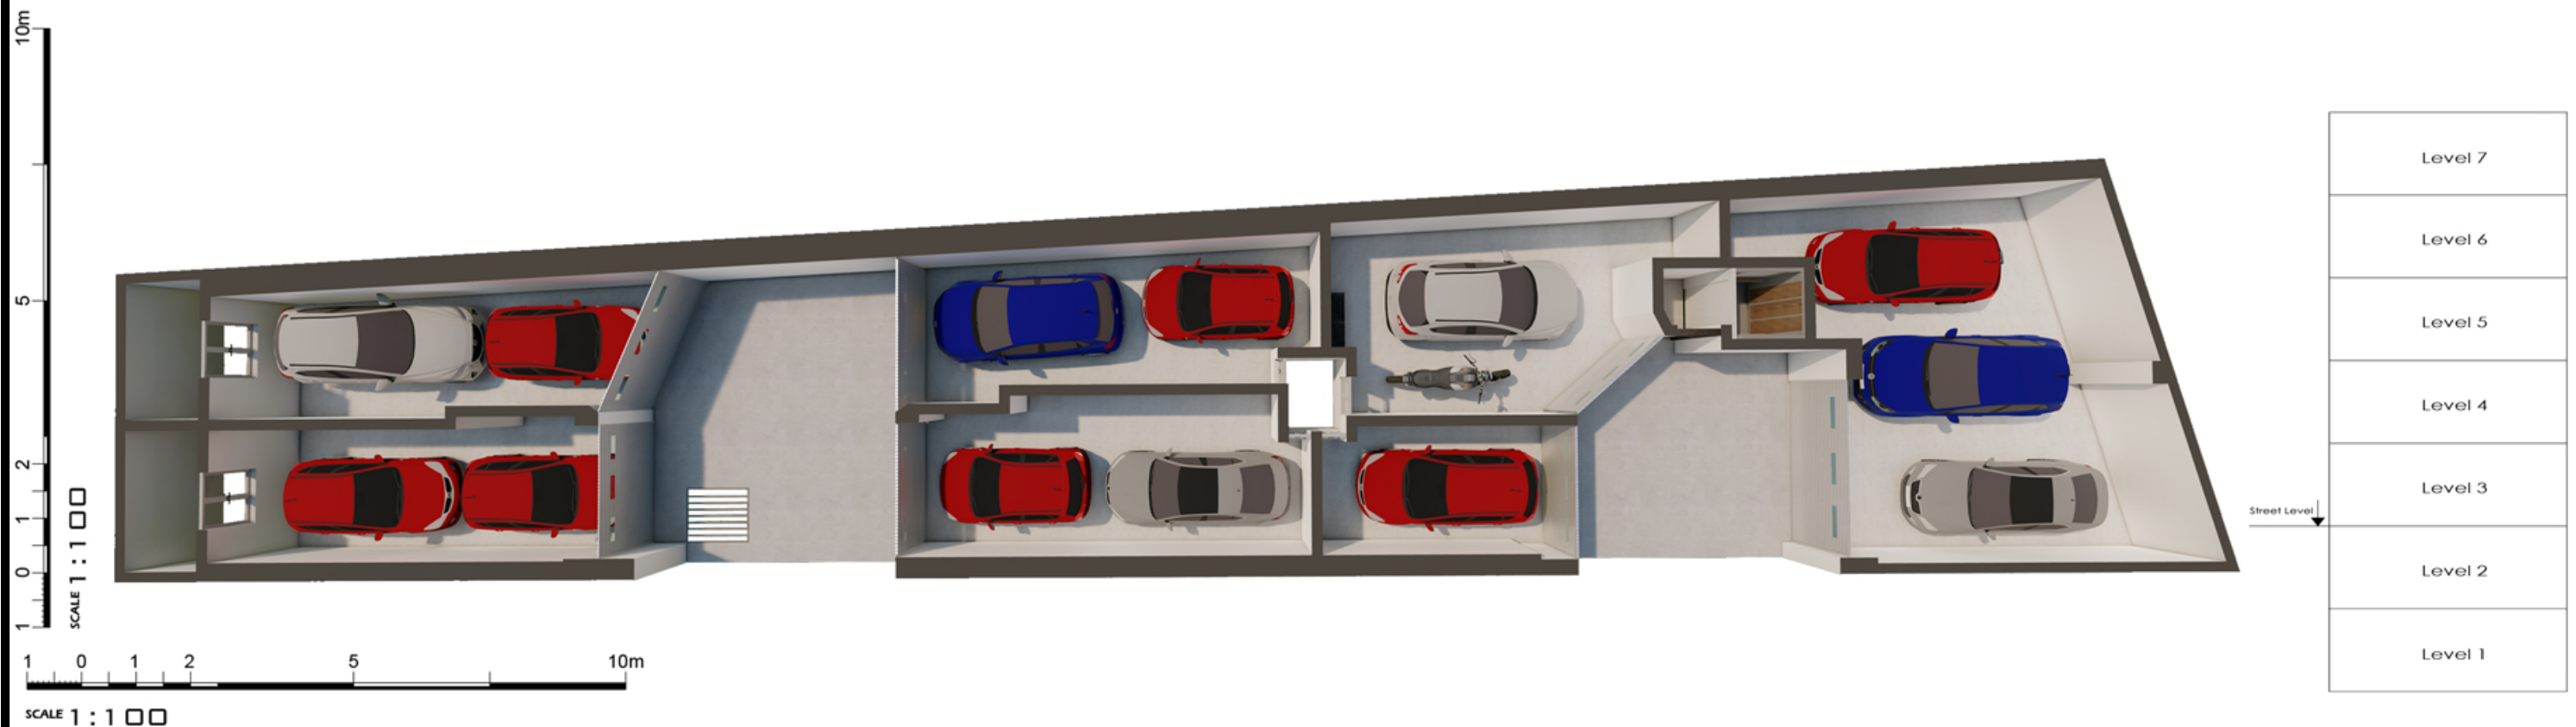

Flight Residence

Garages
Upper basement (Level 2)

Artistic Impression only

Total Area : 316 m²